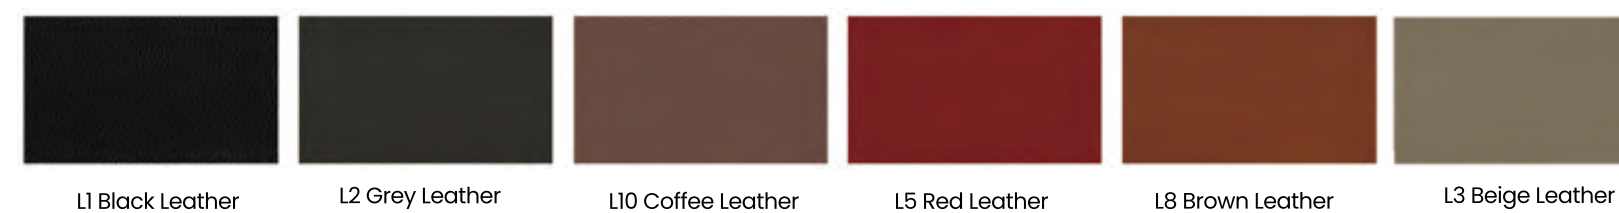

Color option

L1 Black Leather

L2 Grey Leather

L10 Coffee Leather

L5 Red Leather

L8 Brown Leather

L3 Beige Leather