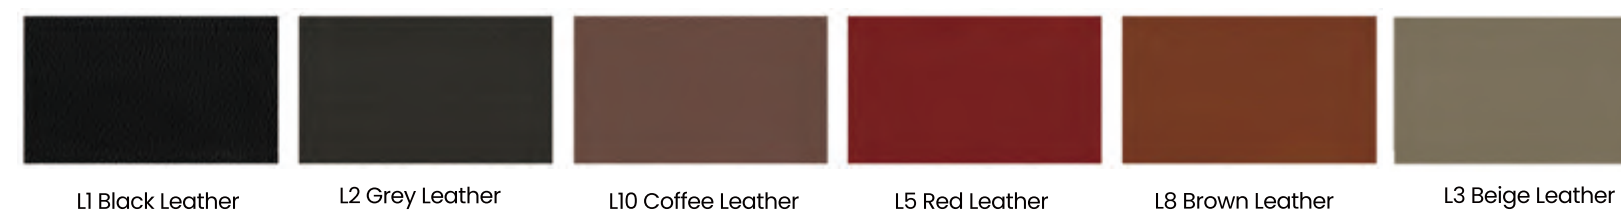

### Color option

A1 Grey Mesh Fabric

B1-1 Black Mesh

B2-1 Grey Mesh

B11-1 White Mesh

B5-1 Red Mesh

E2 Grey Mesh

E5 Red Mesh

### Color option

L1 Black Leather

L2 Grey Leather

L10 Coffee Leather

L5 Red Leather

L8 Brown Leather

L3 Beige Leather