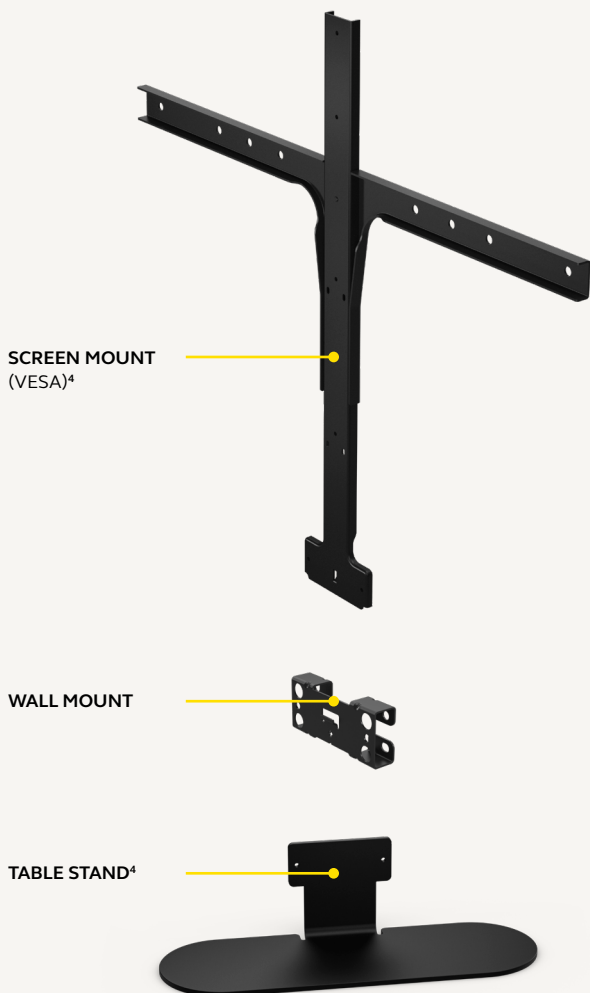

### Dual-Stream Whiteboard

Seamlessly brings your whiteboard content to life, displaying both whiteboard content and in-room participants simultaneously.

## Easy installation

Whichever way you look at it, **PanaCast 50** couldn't be easier to install, with three different options to suit every room setup. Choose from Wall Mount, Table Stand and Screen Mount (VESA)<sup>4</sup>, with clear, easy to follow instructions.