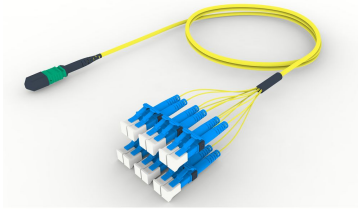

FLWMXLCAD

Singlemode MPO (Male) to LC, InstaPATCH® 360 Ruggedized Fanout Cable, 12-Fiber, Plenum

Product Classification

Regional Availability	Asia Australia/New Zealand Europe Latin America Middle East /Africa North America
Portfolio	CommScope®
Product Type	Ruggedized fanout
Product Brand	SYSTIMAX InstaPATCH® 360
Ordering Note	For lengths greater than 999 ft (304 m), orders must be in meters Minimum length may vary based on cable configuration

General Specifications

Color, boot A	Black
Color, boot B	Blue
Color, connector A	Green
Color, connector B	Blue
Construction Type	Stranded
Fibers per Subunit, quantity	12
Furcation Color	Yellow
Interface, Connector A	MPO-12/APC
Interface, Connector B	LC/UPC
Jacket Color	Yellow
Total Fibers, quantity	12

Dimensions

Cable Assembly Length, minimum (ft)	8
Cable Assembly Length, maximum (ft)	999
Cable Assembly Length, minimum (m)	3

FLWMXLCAD

Cable Assembly Length, maximum (m)

999

Ordering Tree

Mechanical Specifications