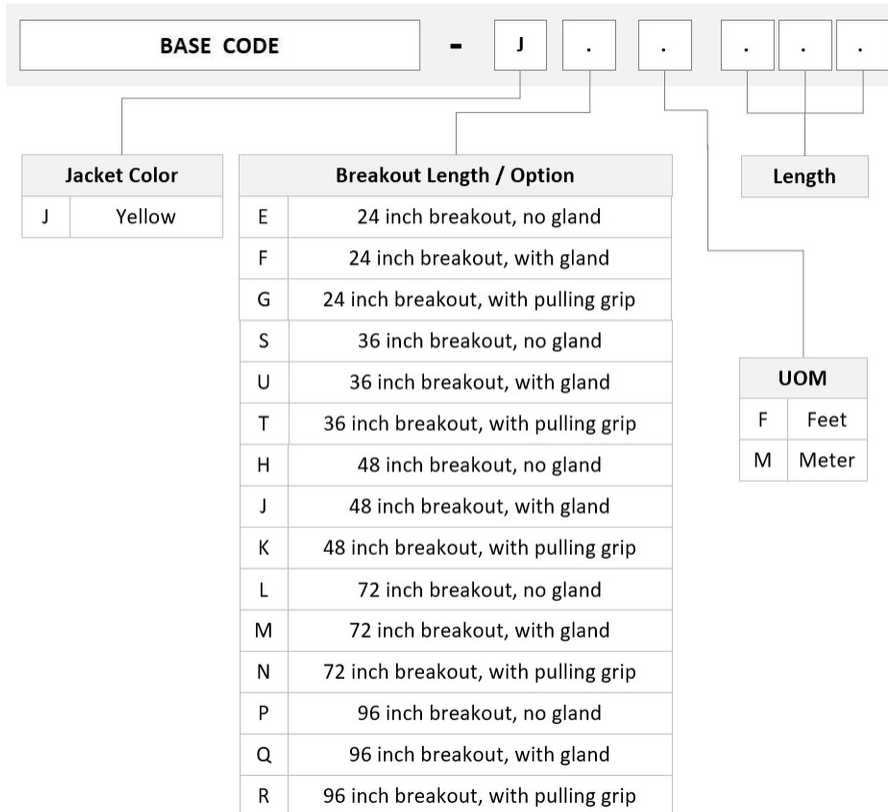

General Specifications

Color, boot A	Black
Color, boot B	Blue
Color, connector A	Green
Color, connector B	Blue
Construction Type	Stranded
Fibers per Subunit, quantity	12
Furcation Color	Yellow
Interface, Connector A	MPO-12/APC
Interface, Connector B	LC/UPC
Jacket Color	Yellow
Total Fibers, quantity	12

Dimensions

Cable Assembly Length, minimum (ft)	8
Cable Assembly Length, maximum (ft)	999
Cable Assembly Length, minimum (m)	3

FLWMXLCAD

Cable Assembly Length, maximum (m)

999

Ordering Tree

Mechanical Specifications

Cable Retention Strength, maximum 11.24 lb @ 0 ° | 4.40 lb @ 90 °

Optical Specifications

Fiber Mode Singlemode

Fiber Type G.652.D | G.657.A1, TeraSPEED®

Environmental Specifications

Operating Temperature -10 °C to +60 °C (+14 °F to +140 °F)