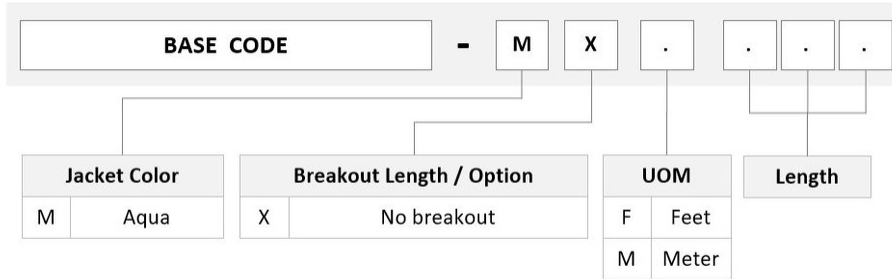

FDXLCSC42

Ordering Tree

Mechanical Specifications

Cable Retention Strength, maximum 11.24 lb @ 0 ° | 4.40 lb @ 90 °

Optical Specifications

Fiber Mode Multimode

Fiber Type OM4, LazrSPEED®

Environmental Specifications

Operating Temperature -10 °C to +60 °C (+14 °F to +140 °F)

Environmental Space Plenum

Regulatory Compliance/Certifications

Agency	Classification
CHINA-ROHS	Below maximum concentration value
ISO 9001:2015	Designed, manufactured and/or distributed under this quality management system
REACH-SVHC	Compliant as per SVHC revision on www.commscope.com/ProductCompliance
ROHS	Compliant

Included Products

P-002-ZC-5K-F16 – LazrSPEED® 1.6mm Plenum Zipcord Cable