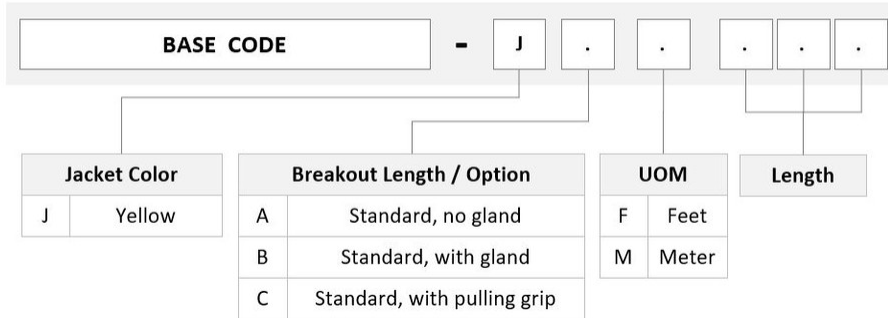

FGWMPMPAF

Cable Assembly Length, minimum (m)	3
Cable Assembly Length, maximum (m)	999

Ordering Tree

Mechanical Specifications

Cable Retention Strength, maximum	11.24 lb @ 0 ° | 4.40 lb @ 90 °

Optical Specifications

Fiber Mode	Singlemode
Fiber Type	G.652.D | G.657.A1, TeraSPEED®

Environmental Specifications

Operating Temperature	-10 °C to +60 °C (+14 °F to +140 °F)
Environmental Space	Plenum

Regulatory Compliance/Certifications

Agency	Classification
CHINA-ROHS	Below maximum concentration value
ISO 9001:2015	Designed, manufactured and/or distributed under this quality management system
REACH-SVHC	Compliant as per SVHC revision on www.commscope.com/ProductCompliance
ROHS	Compliant

Included Products