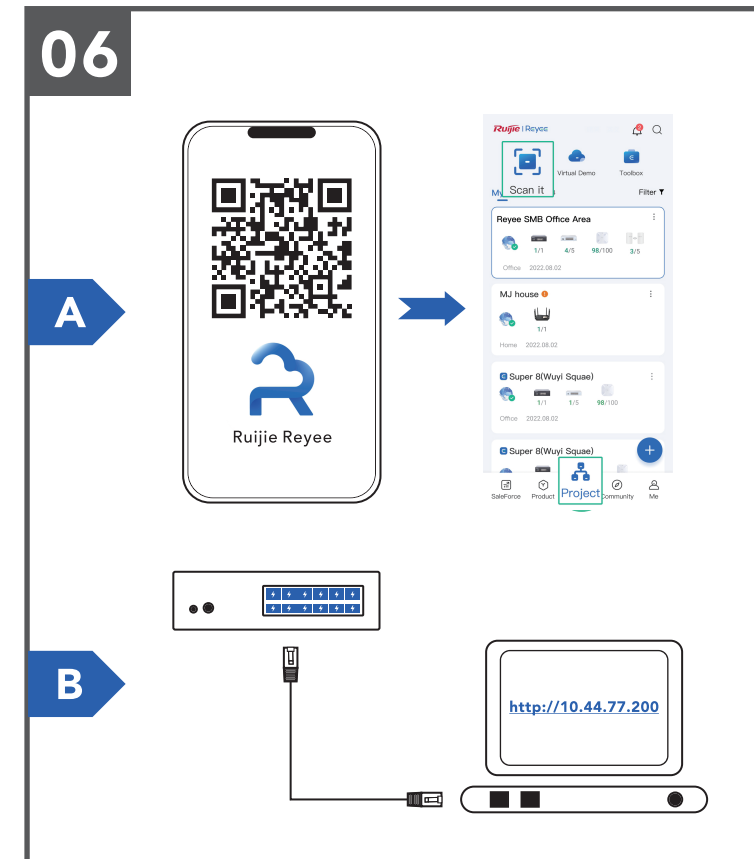

User Manual

RG-NBS3100-48GT4SFP-P

Learn More